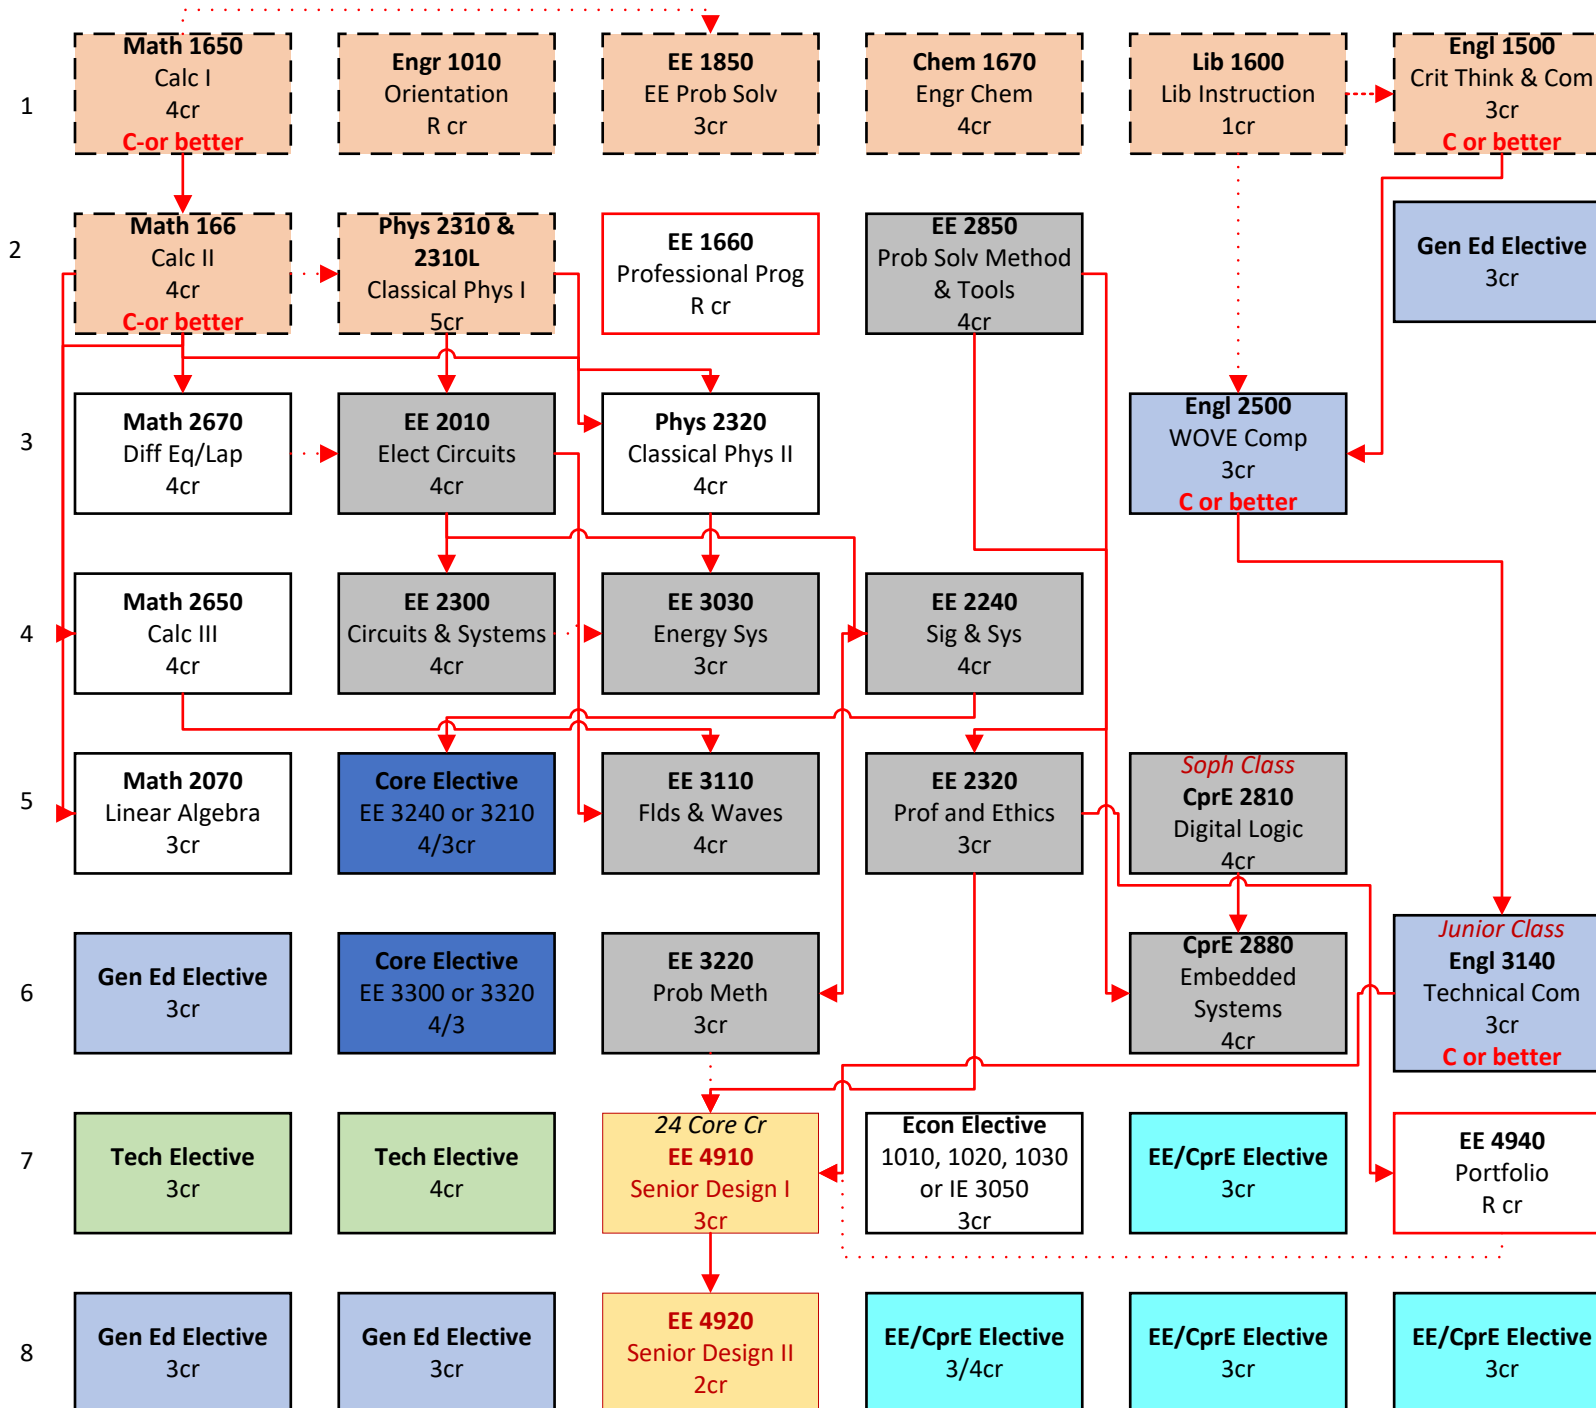

Electrical Engineering FlowChart 2024-25 (128 Credits)

LEGEND

- Co-Req
- Pre-Req

- This flowchart is only a guide. For more detailed information, including pre-requisites and co-requisites, see the ISU Catalog.
- Check with Student Services For information on electives.
- Course term offerings subject to change.
- Lab and lecture must be passed in the same semester to receive credit for CprE/CybE/EE Courses.