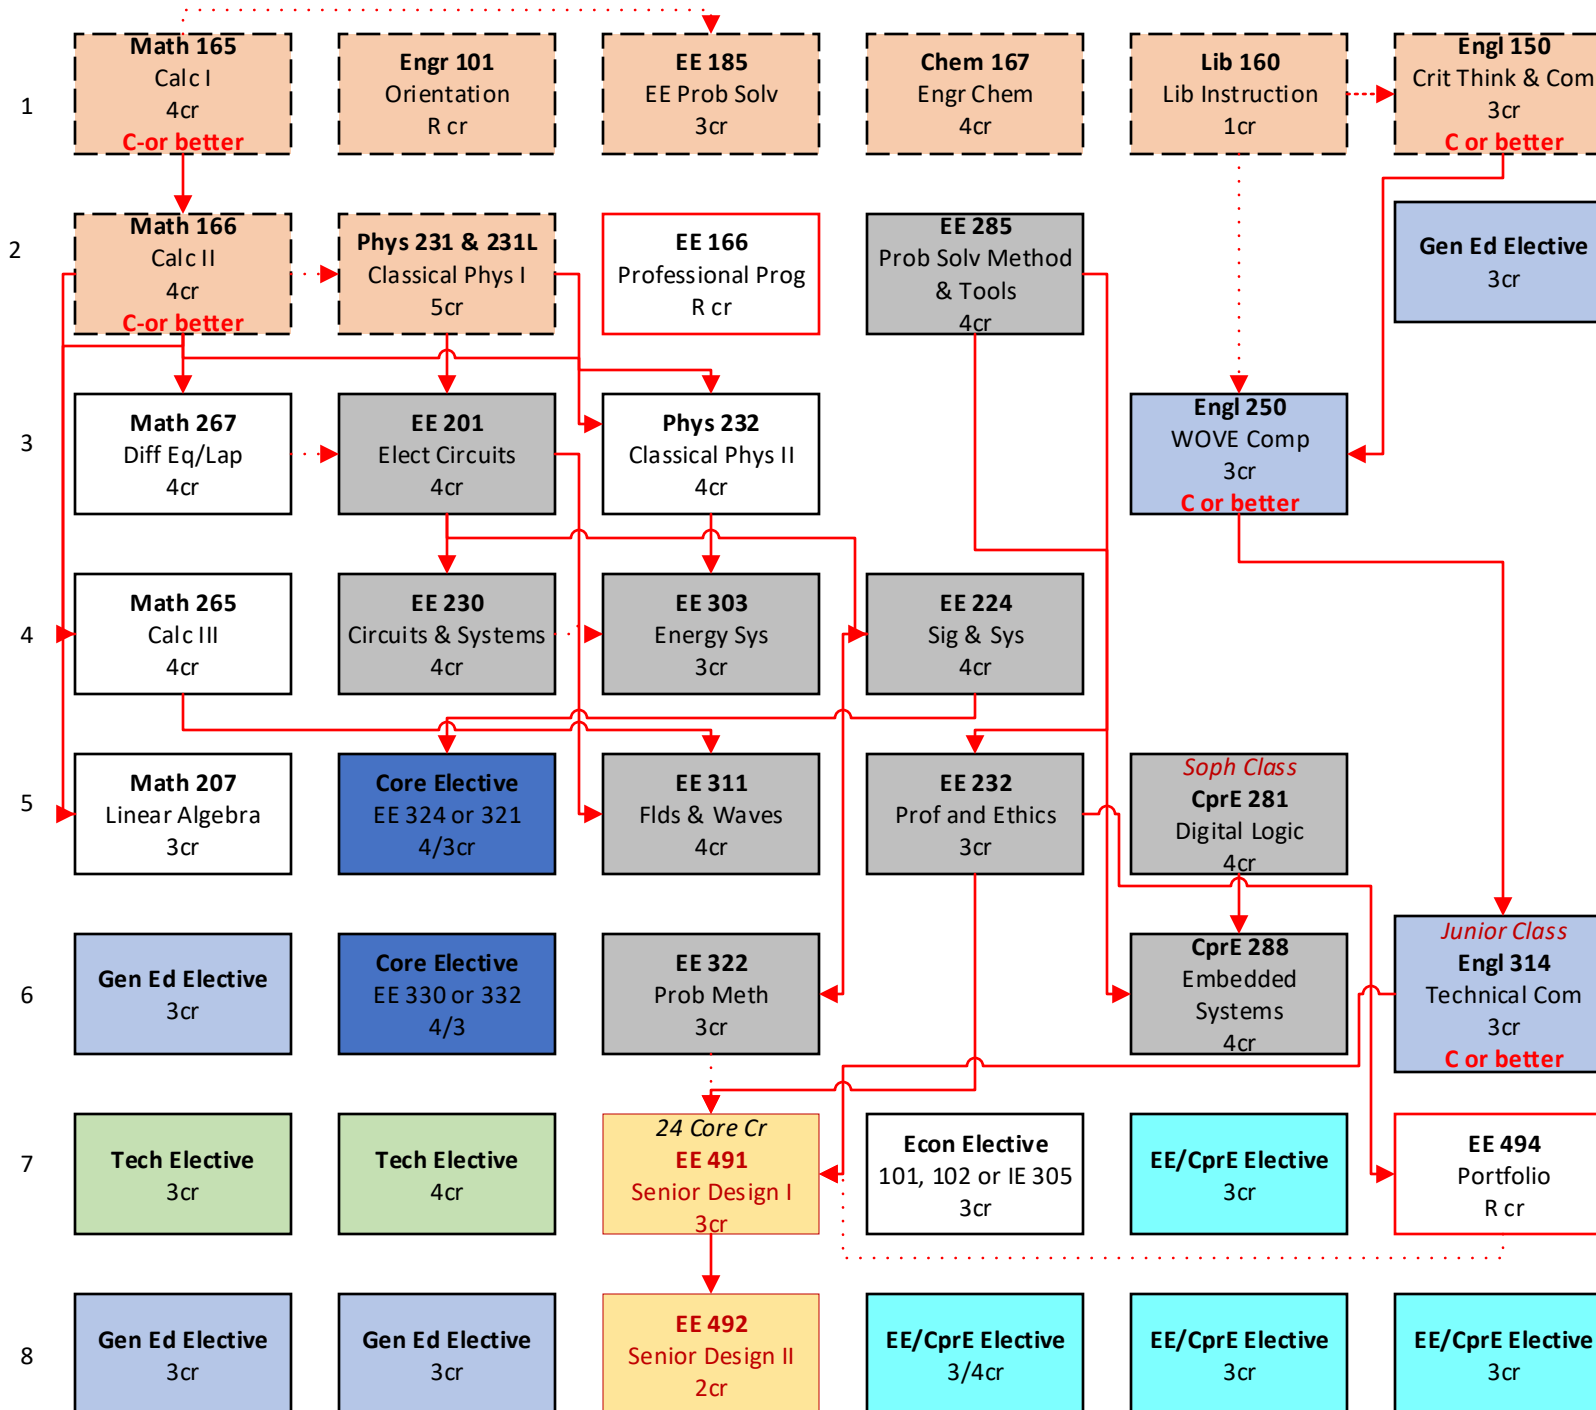

Electrical Engineering FlowChart 2023-24 (128 Credits)

LEGEND

- Co-Req (Red dashed arrow)
- Pre-Req (Red solid arrow)

- This flowchart is only a guide. For more detailed information, including pre-requisites and co-requisites, see the ISU Catalog.
- Check with Student Services For information on electives.
- Course term offerings subject to change.
- Lab and lecture must be passed in the same semester to receive credit for CprE/CybE/EE Courses.