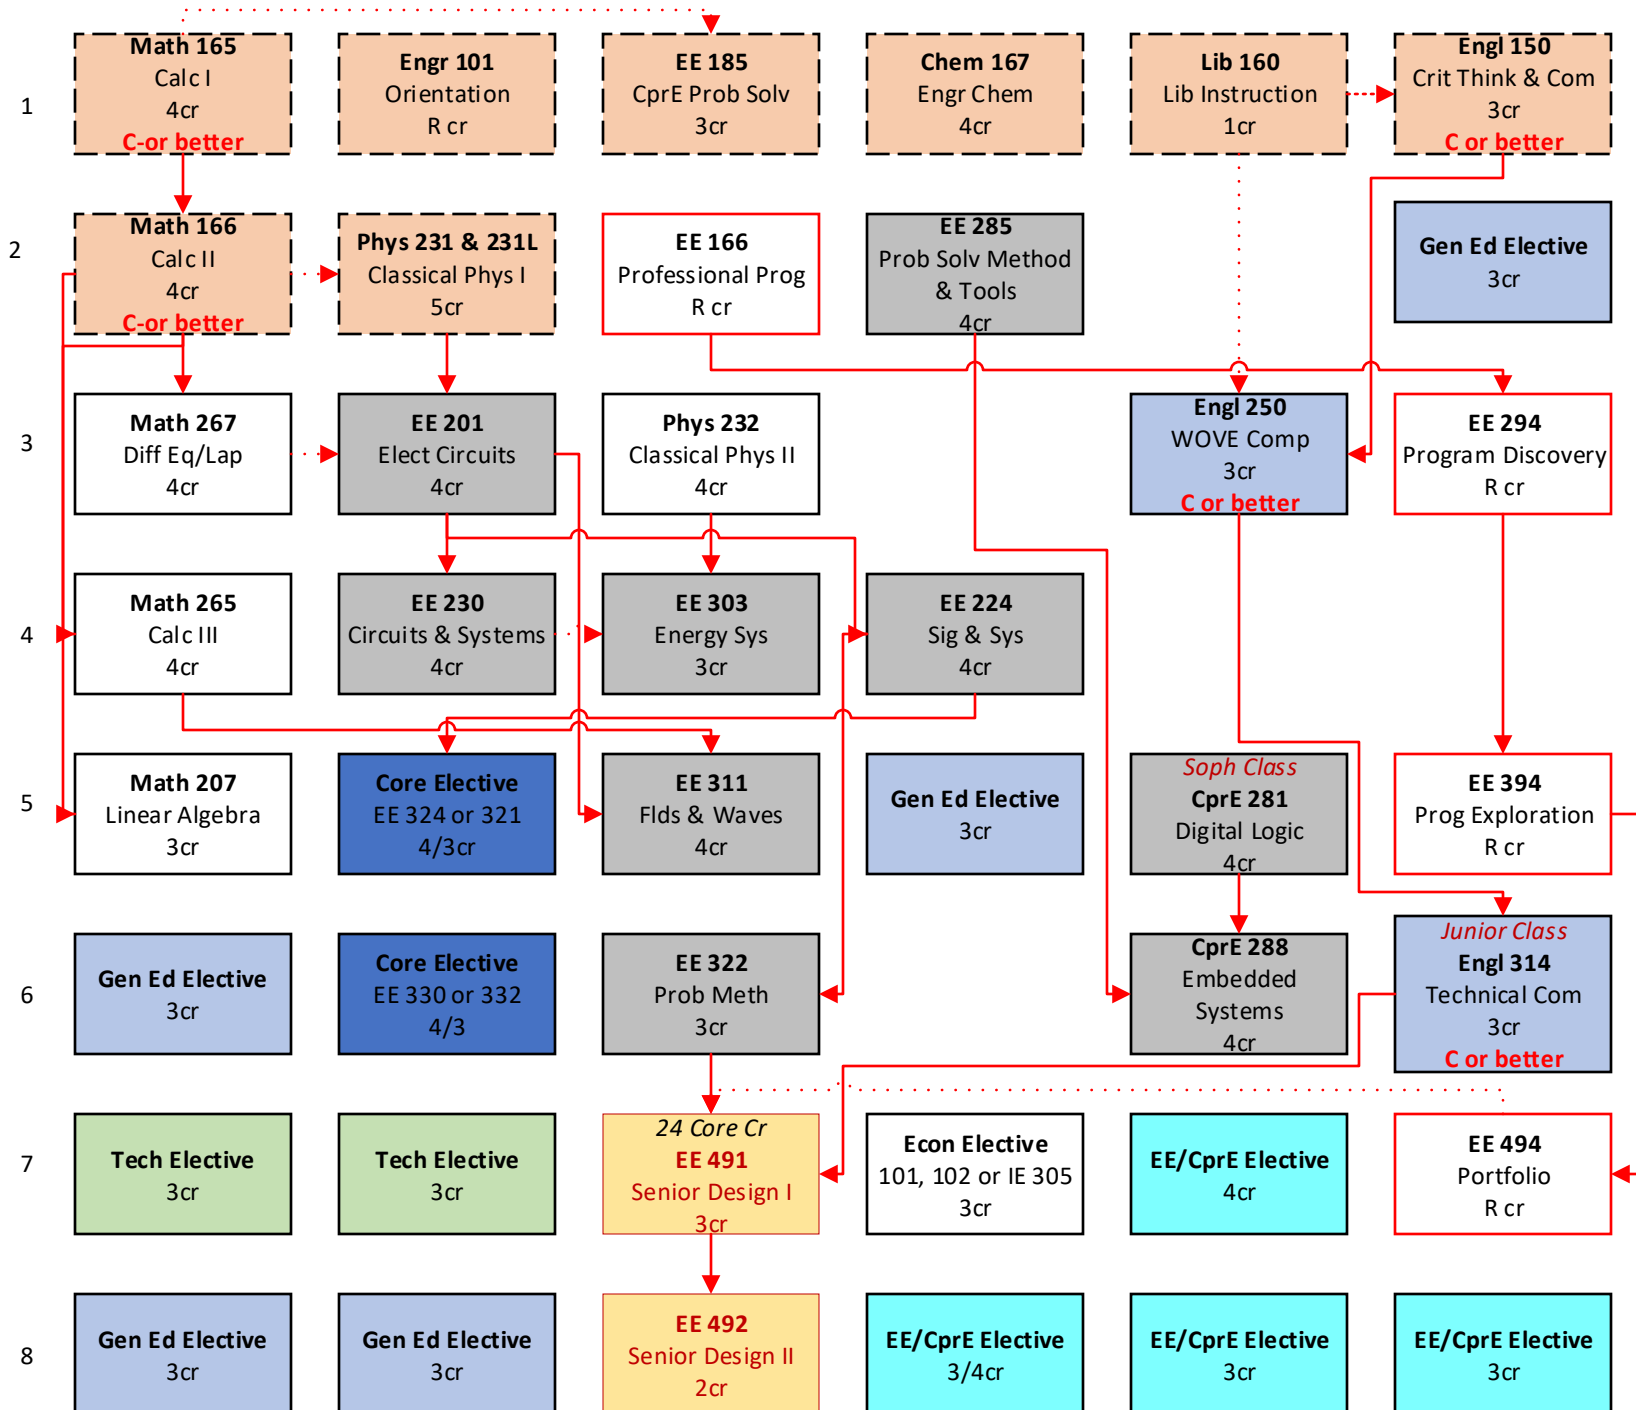

Electrical Engineering FlowChart 2022-23 (128 Credits)

LEGEND

- Co-Req
- Pre-Req

- This flowchart is only a guide. For more detailed information, including pre-requisites and co-requisites, see the ISU Catalog.
- Check with Student Services For information on electives.
- Course term offerings subject to change.
- Lab and lecture must be passed in the same semester to receive credit for CprE/CybE/EE Courses.