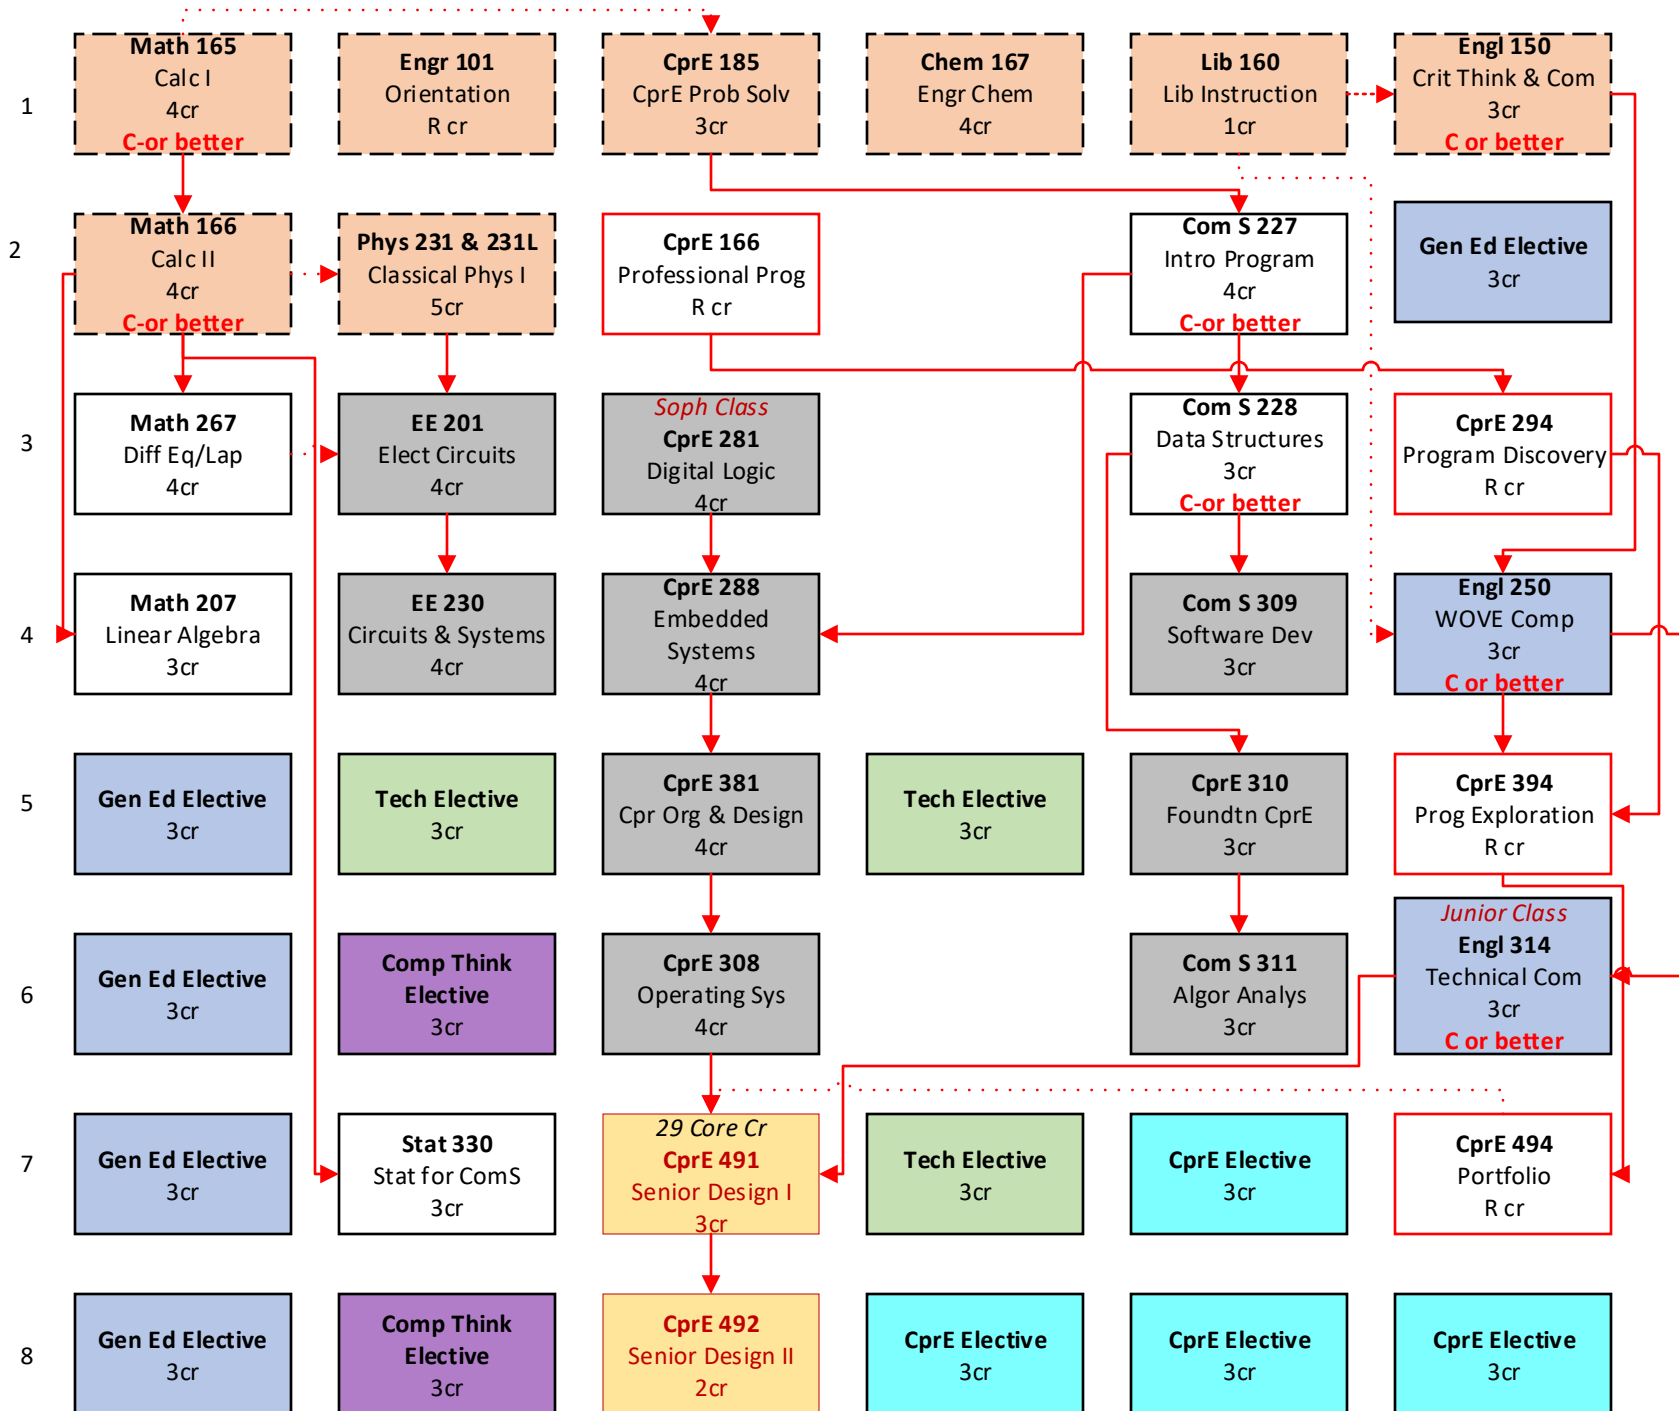

Computer Engineering FlowChart 2022-23 (127 Credits)

LEGEND

- Co-Req
- Pre-Req

- This flowchart is only a guide. For more detailed information, including pre-requisites and co-requisites, see the ISU Catalog.
- Check with Student Services For information on electives.
- Course term offerings subject to change.
- Lab and lecture must be passed in the same semester to receive credit for CprE/CyBE/EE Courses.