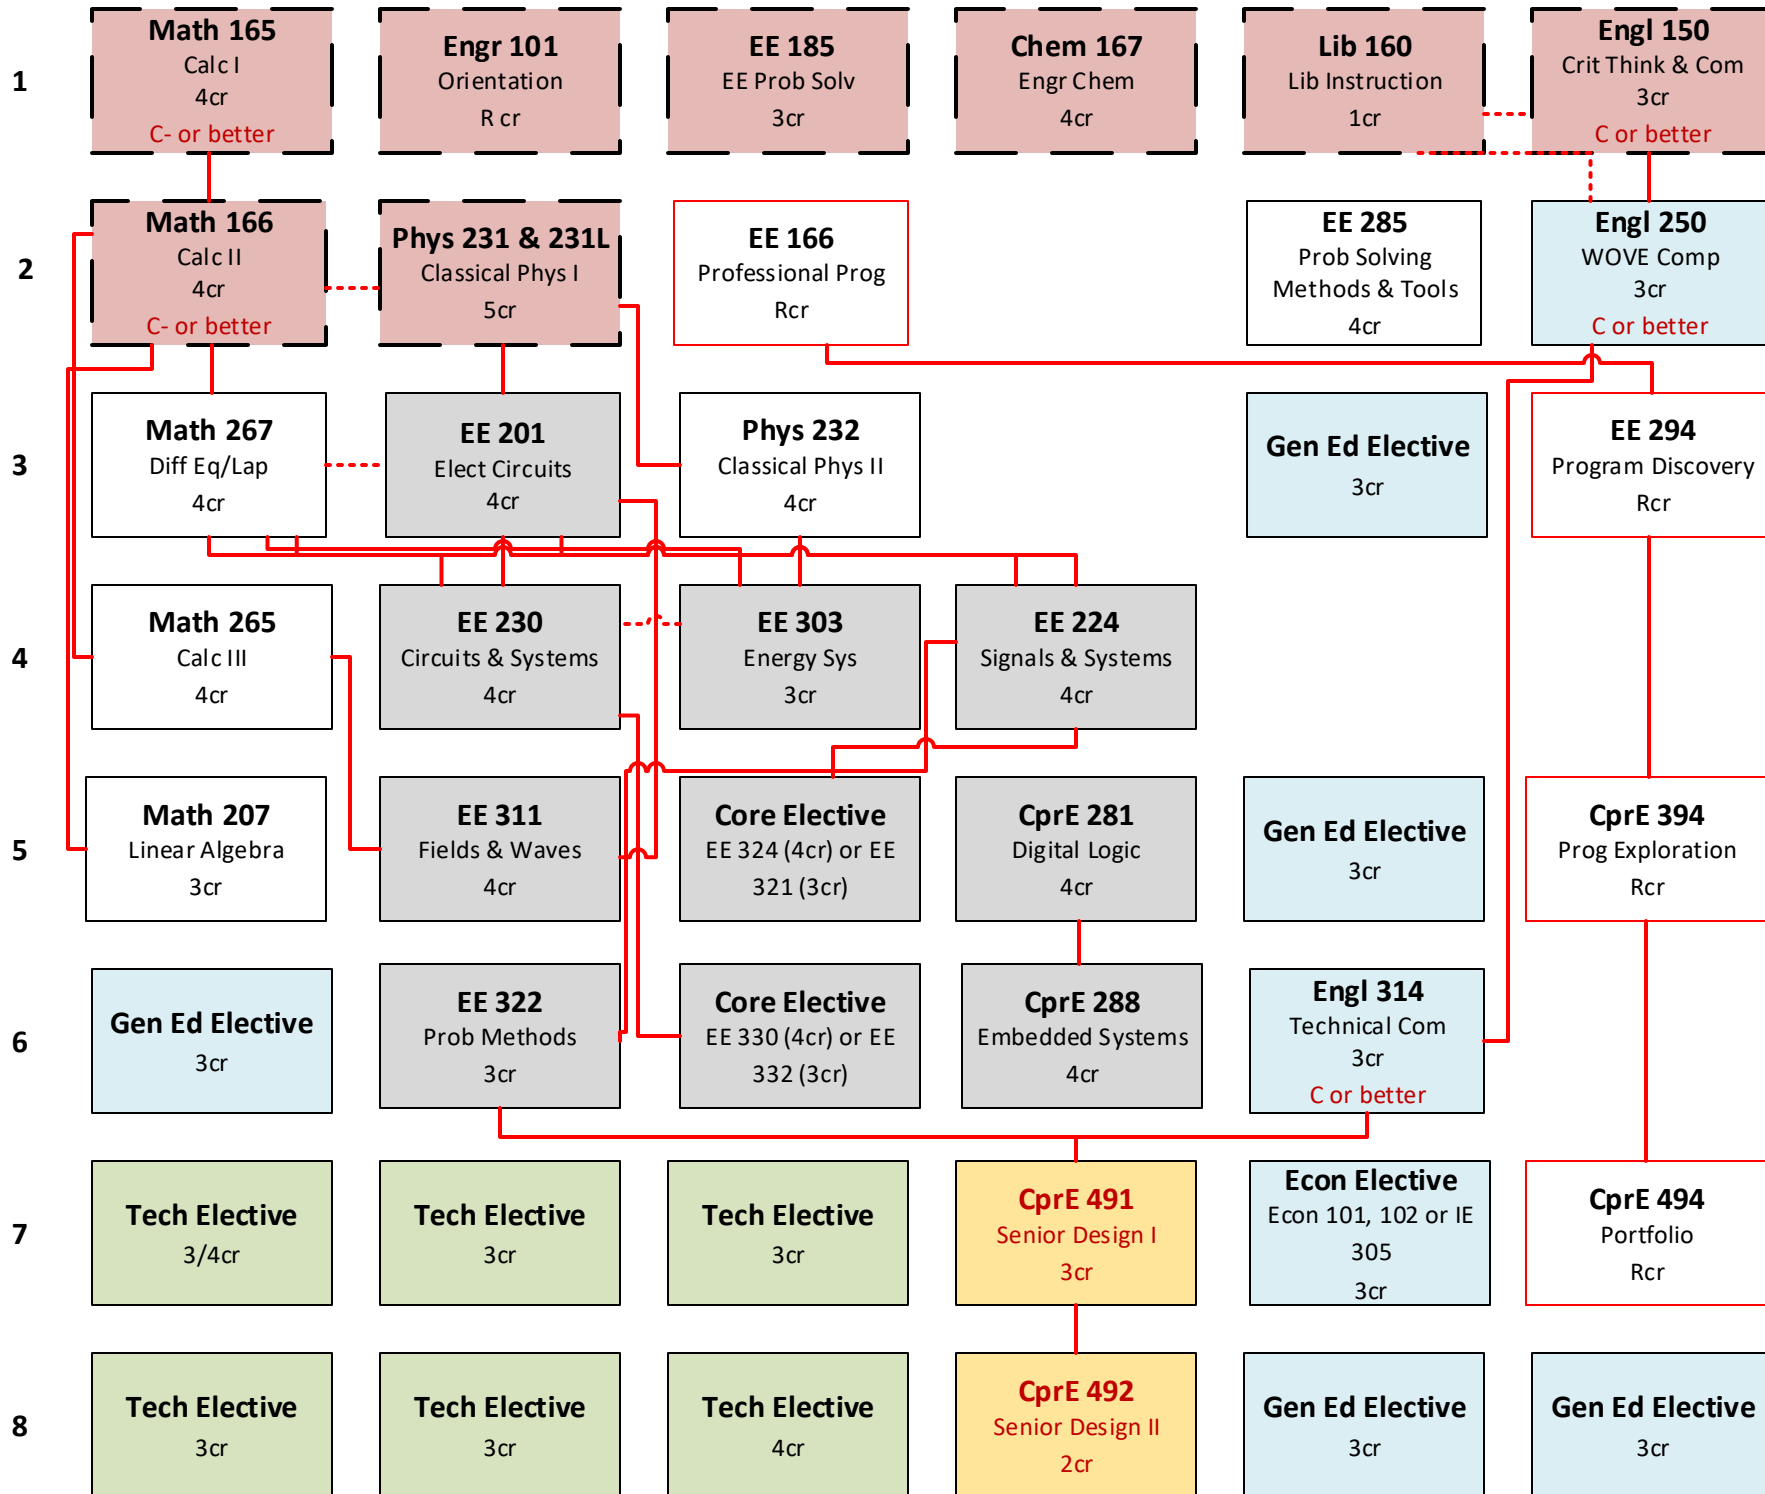

# ELECTRICAL ENGINEERING FLOWCHART 2022-23 CATALOG (128 CREDITS)

**LEGEND**

- Co-Req (dashed red arrow)
- Pre-Req (solid red arrow)

- This flowchart is only a guide. For more detailed information, including pre-requisites and co-requisites, see the ISU Catalog.
- Check with Student Services For information on electives.
- Course term offerings subject to change.
- Lab and lecture must be passed in the same semester to receive credit for CprE/CybE/EE Courses.