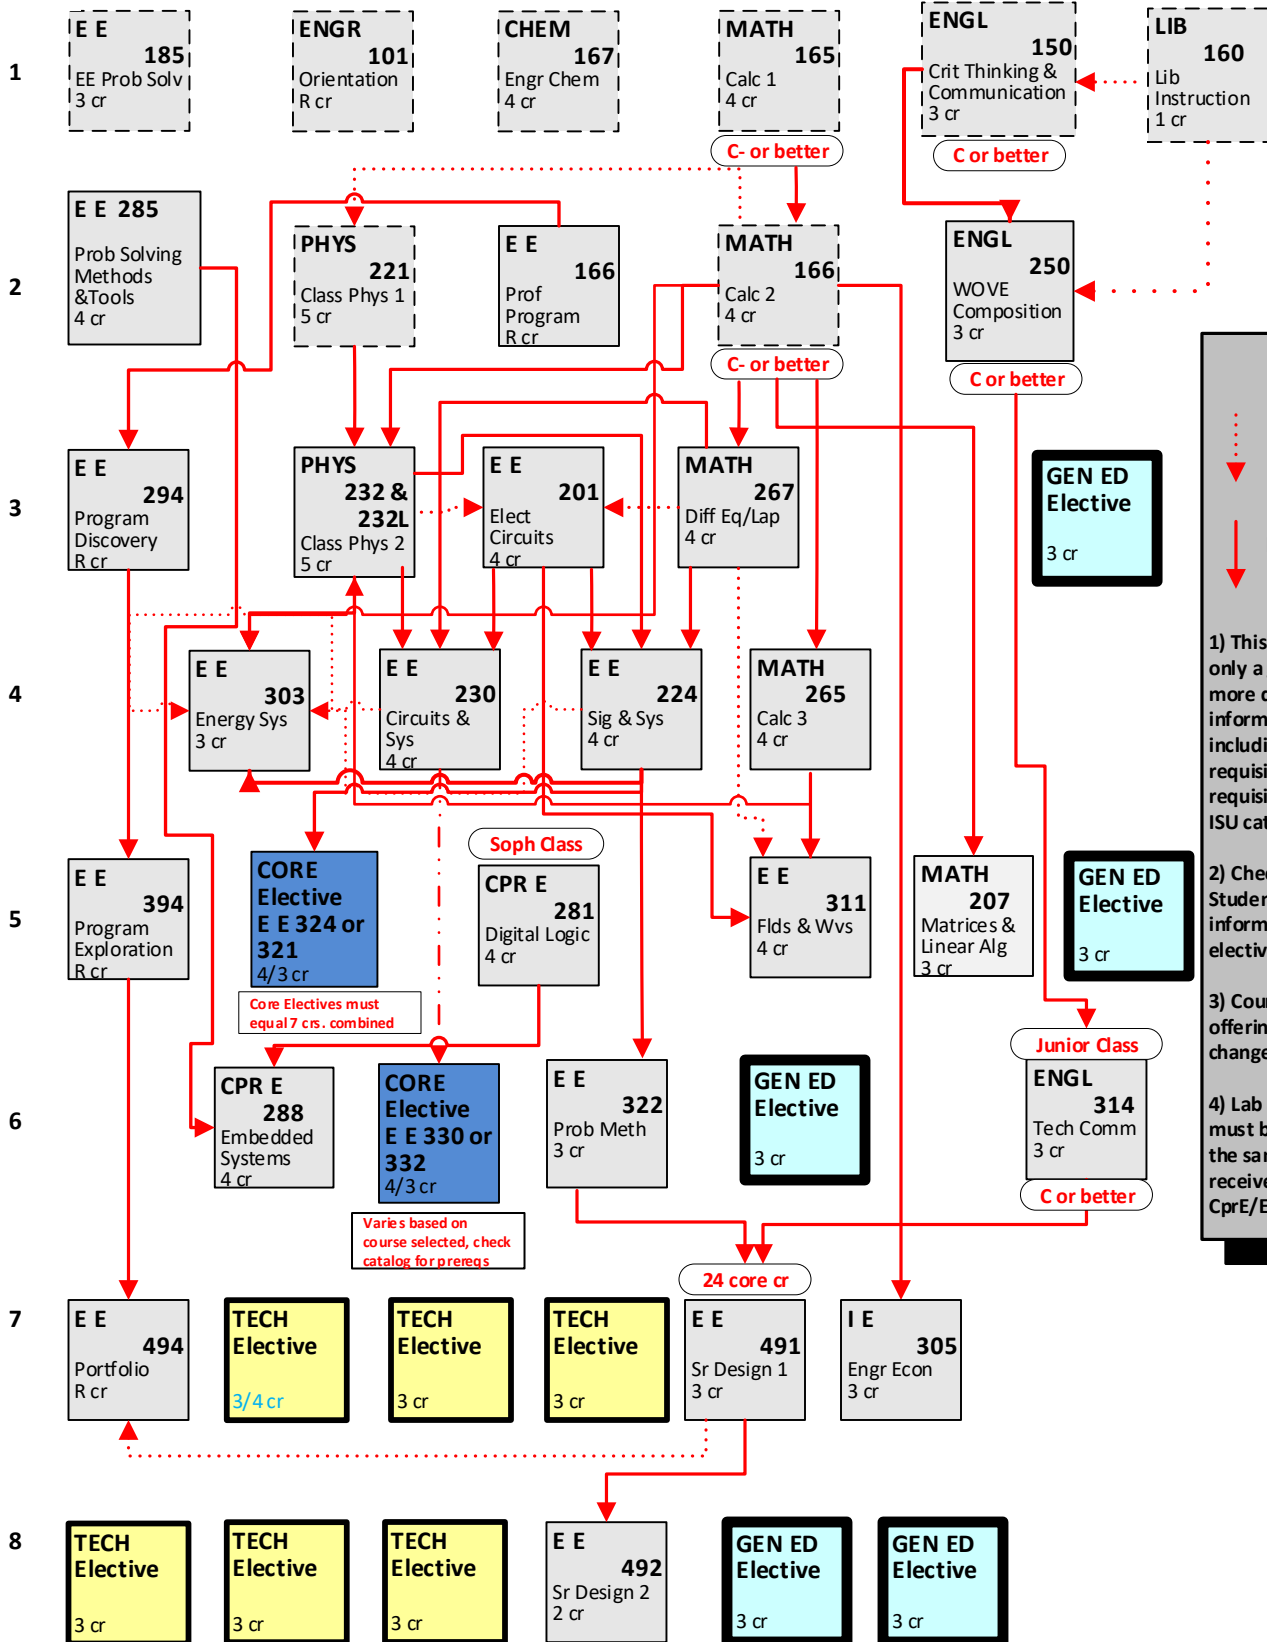

ELECTRICAL ENGINEERING FLOWCHART, 2020-21 (128 credits)

SEMESTER

LEGEND

- Co-Requisite course (dashed red arrow)
- Pre-Requisite course (solid red arrow)

- This flowchart is only a guide. For more detailed information, including pre-requisites and co-requisites, see the ISU catalog.
- Check with Student Services for information on electives.
- Course and term offerings subject to change.
- Lab and lecture must be passed in the same semester to receive credit for CprE/EE courses.