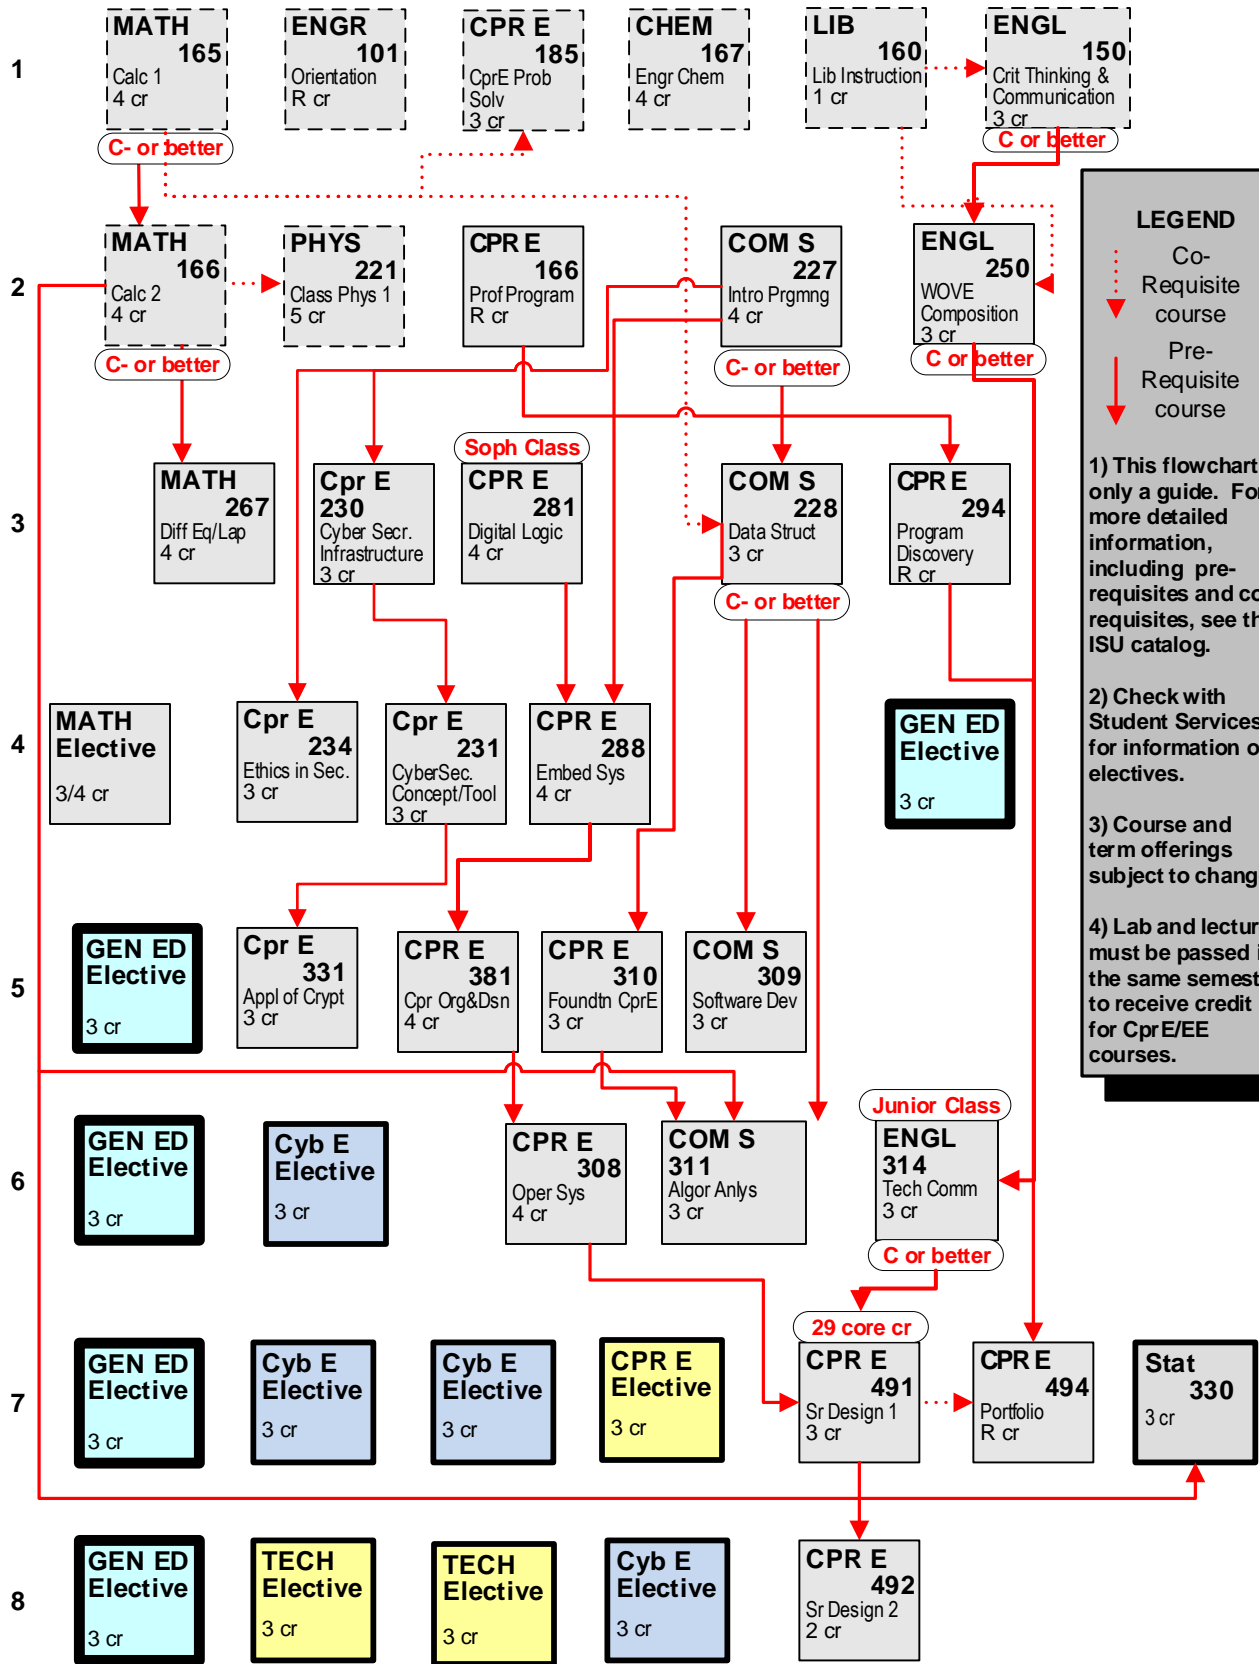

CYBERSECURITY ENGINEERING FLOWCHART, 2021-2022 CATALOG (125 credits)

SEMESTER

LEGEND

- Co-Requisite course (dotted red arrow)
- Pre-Requisite course (solid red arrow)

- This flowchart is only a guide. For more detailed information, including pre-requisites and co-requisites, see the ISU catalog.
- Check with Student Services for information on electives.
- Course and term offerings subject to change.
- Lab and lecture must be passed in the same semester to receive credit for CprE/EE courses.