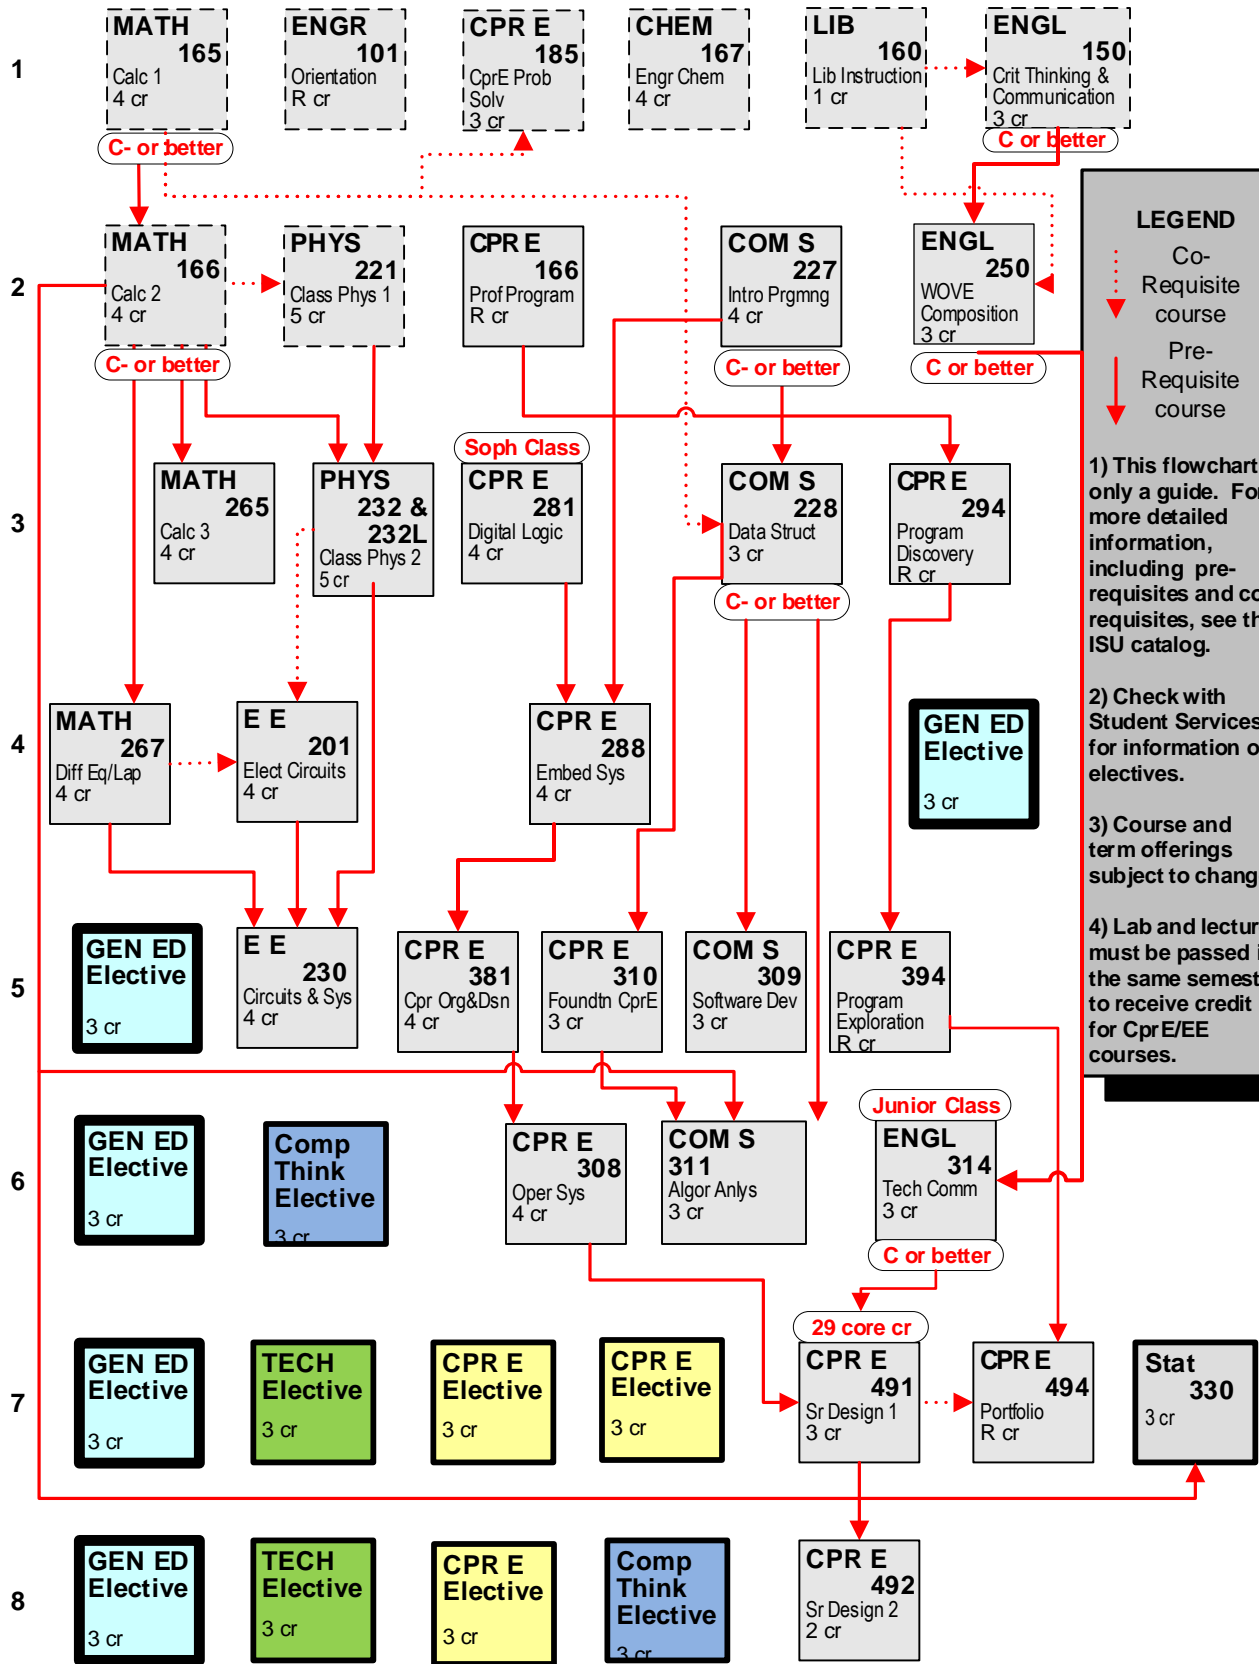

# COMPUTER ENGINEERING FLOWCHART, 2021-2022 CATALOG (127 credits)

SEMESTER

**LEGEND**

- Co-Requisite course (indicated by a red dashed arrow)
- Pre-Requisite course (indicated by a red solid arrow)

1) This flowchart is only a guide. For more detailed information, including pre-requisites and co-requisites, see the ISU catalog.

2) Check with Student Services for information on electives.

3) Course and term offerings subject to change.

4) Lab and lecture must be passed in the same semester to receive credit for CprE/EE courses.