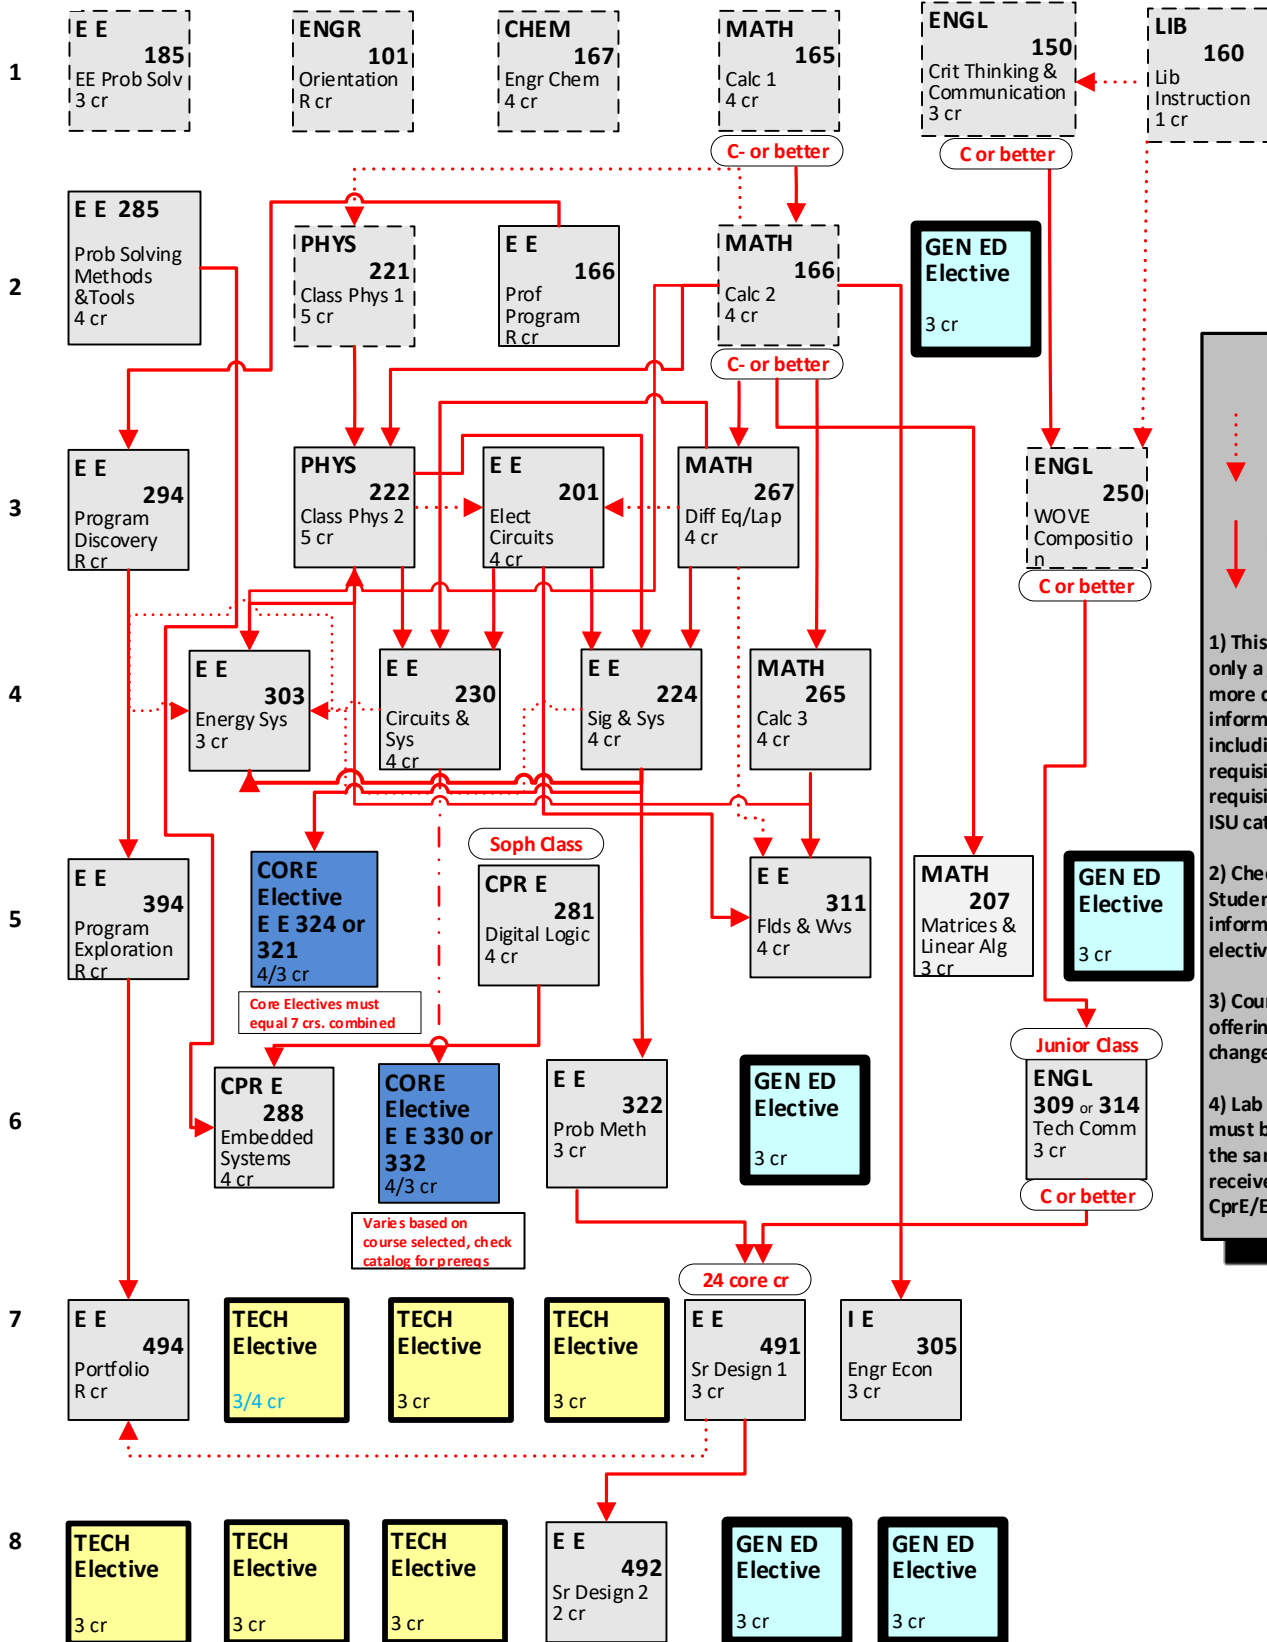

ELECTRICAL ENGINEERING FLOWCHART, 2019-20 (128 credits)

SEMESTER

LEGEND

- Co-Requisite course (dotted red arrow)
- Pre-Requisite course (solid red arrow)

- This flowchart is only a guide. For more detailed information, including pre-requisites and co-requisites, see the ISU catalog.
- Check with Student Services for information on electives.
- Course and term offerings subject to change.
- Lab and lecture must be passed in the same semester to receive credit for CprE/EE courses.