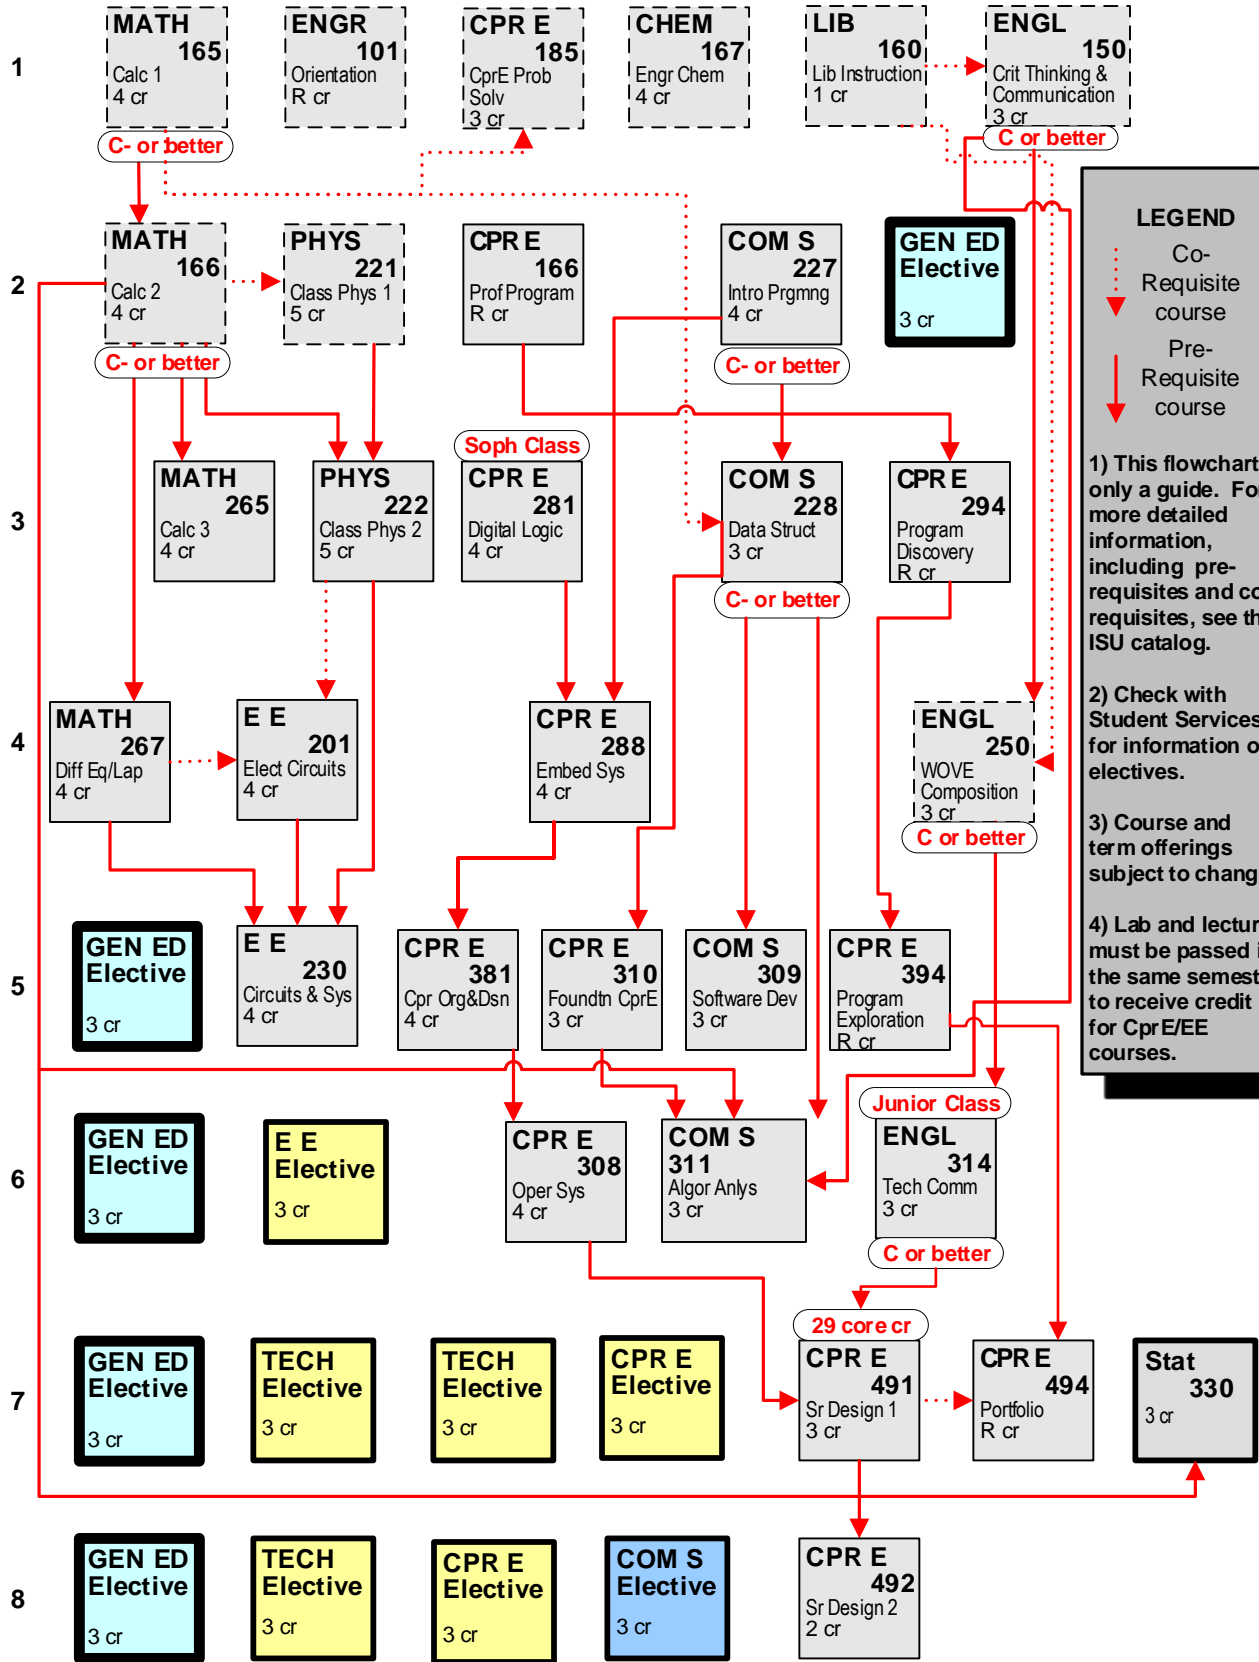

COMPUTER ENGINEERING FLOWCHART, 2018-2019 CATALOG (127 credits)

SEMESTER

LEGEND

- Co-Requisite course
- Pre-Requisite course

1) This flowchart is only a guide. For more detailed information, including pre-requisites and co-requisites, see the ISU catalog.

2) Check with Student Services for information on electives.

3) Course and term offerings subject to change.

4) Lab and lecture must be passed in the same semester to receive credit for CprE/EE courses.